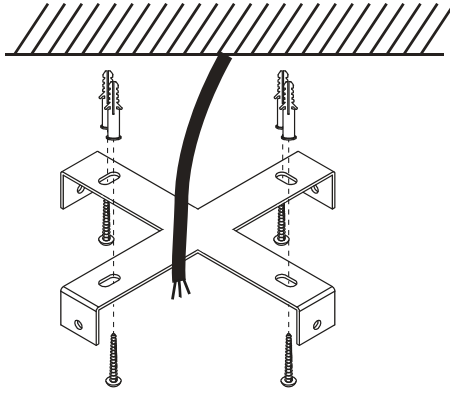

1

2

4

3

220-240V 50/60Hz	1500 lm	42W
3000K	Ra >80 CRI	SMD LED
25000h	≥12500 ON OFF	IP20

LENS, ORBI