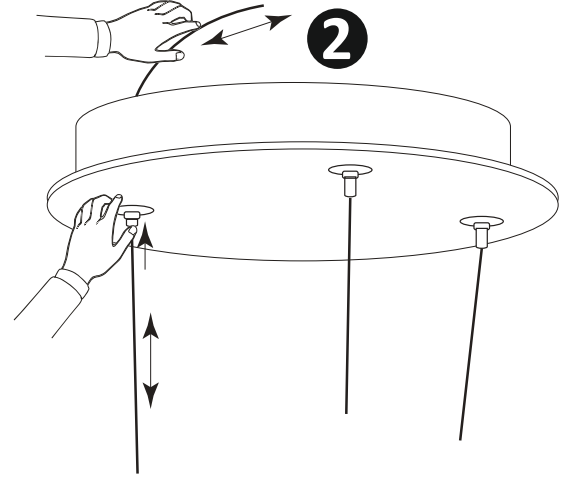

1

2

4

3

220-240V 50/60Hz	1500 lm	42W
3000K	Ra >80 CRI	SMD LED
25000h	≥12500 ON OFF	IP20

LENS, ORBI