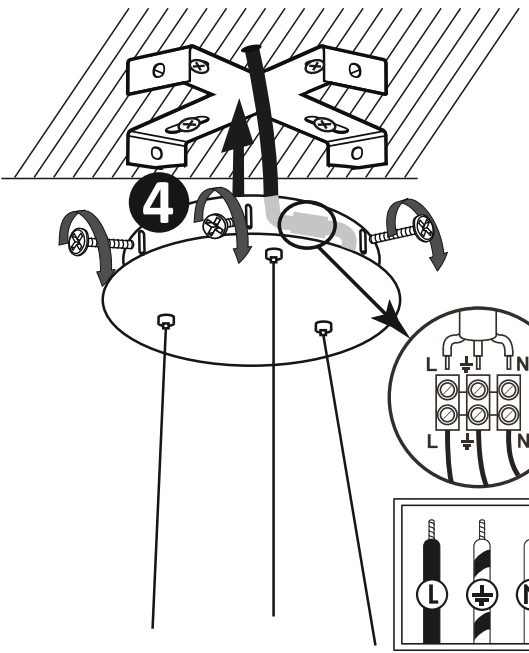

1

2

4

3

220-240V 50/60Hz	1500 lm	42W
3000K	Ra >80 CRI	SMD LED
25000h	≥12500 ON OFF	IP20

LENS, ORBI